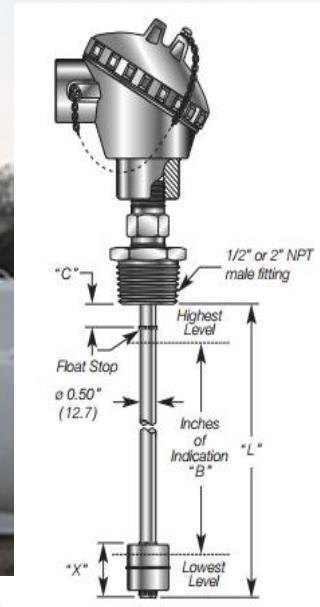

# TANK LEVEL & LEAKS DETECTION MONITORING - ALARM

RDM2020310

Weatherproof housing to IP66 for external mounting

3.8" Mono or 4.5" Color display customized design

Wall mounting bracket

Flashing beacon

**Multi Purpose:** The tank alarm can be used wherever a high, low or bund level alarm is required in either vertical or horizontal tanks.

**Alarm Condition:** Float activated switches detect alarm conditions, a maximum of 3 float switches can be installed, monitoring high, low or bund levels.

**Suits Most Fuels:** The tank alarm is suitable for many liquids including diesel, gasoil, oils, & water.

**Simple to Install:** Easy installation via a wall mounting bracket & fast wiring using our plug & socket field connections.

**Configuration:** Switches installed in the main unit allow easy float configuration.