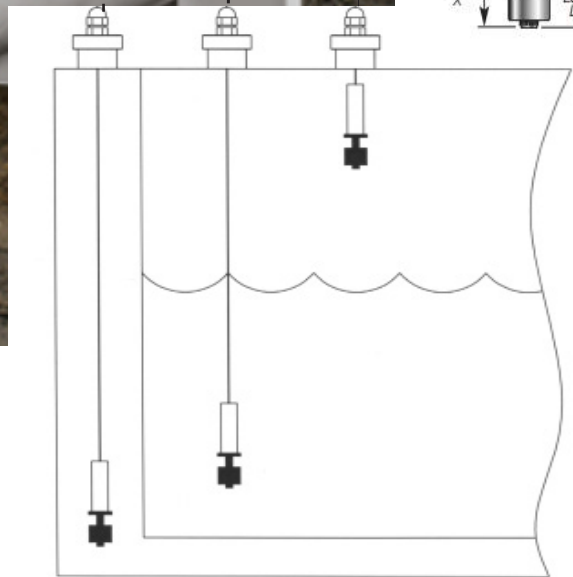

# TANK LEVEL & LEAKS DETECTION MONITORING - ALARM

RDM2020310

Weatherproof housing to IP66 for external mounting

3.8" Mono or 4.5" Color display customized design

Wall mounting bracket

Flashing beacon

**Multi Purpose:** The tank alarm can be used wherever a high, low or bund level alarm is required in either vertical or horizontal tanks.

**Alarm Condition:** Float activated switches detect alarm conditions, a maximum of 3 float switches can be installed, monitoring high, low or bund levels.

**Suits Most Fuels:** The tank alarm is suitable for many liquids including diesel, gasoil, oils, & water.

**Simple to Install:** Easy installation via a wall mounting bracket & fast wiring using our plug & socket field connections.

**Configuration:** Switches installed in the main unit allow easy float configuration.

**Housing:** Aluminum Die cast Powder coated IP66. Supporting the powerful sounder, beacon (mains versions), test & mute buttons & channel indicators.

**System Test:** Pushing the test button activates a full system test, checking all float switches installed & all other components, the sounder activates as notification of a successful test.