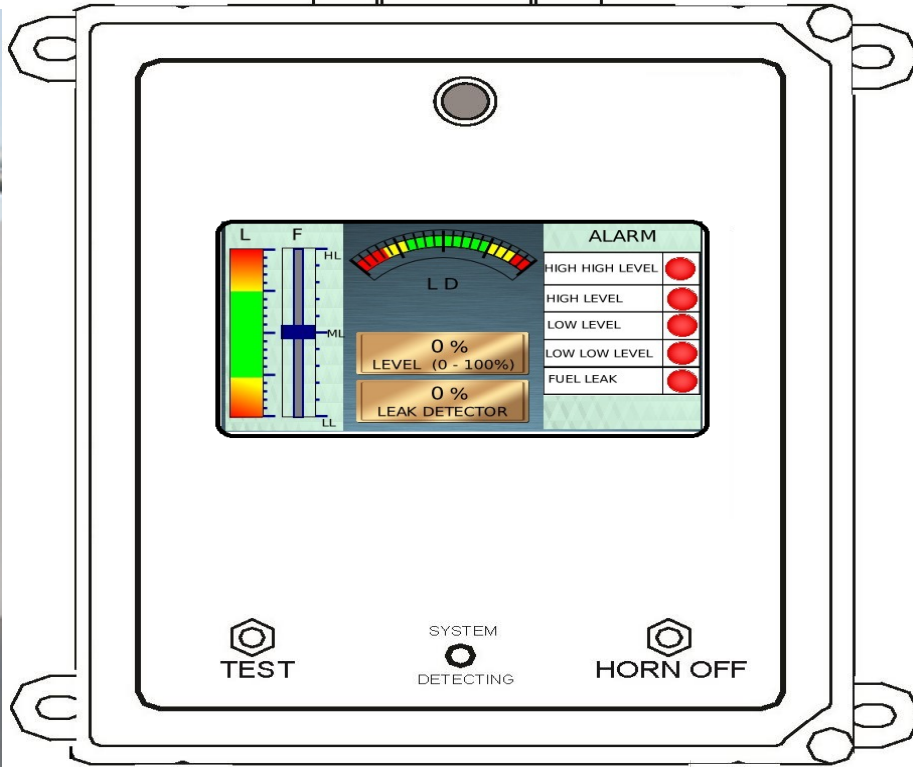

# TANK LEVEL & LEAKS DETECTION MONITORING - ALARM

RDM2020310

Weatherproof housing to IP66 for external mounting

3.8" Mono or 4.5" Color display customized design

Wall mounting bracket

Flashing beacon

**Multi Purpose:** The tank alarm can be used wherever a high, low or bund level alarm is required in either vertical or horizontal tanks.

**Alarm Condition:** Float activated switches detect alarm conditions, a maximum of 3 float switches can be installed, monitoring high, low or bund levels.

**Suits Most Fuels:** The tank alarm is suitable for many liquids including diesel, gasoil, oils, & water.

**Simple to Install:** Easy installation via a wall mounting bracket & fast wiring using our plug & socket field connections.

**Configuration:** Switches installed in the main unit allow easy float configuration.

**Housing:** Aluminum Die cast Powder coated IP66. Supporting the powerful sounder, beacon (mains versions), test & mute buttons & channel indicators.

**System Test:** Pushing the test button activates a full system test, checking all float switches installed & all other components, the sounder activates as notification of a successful test.