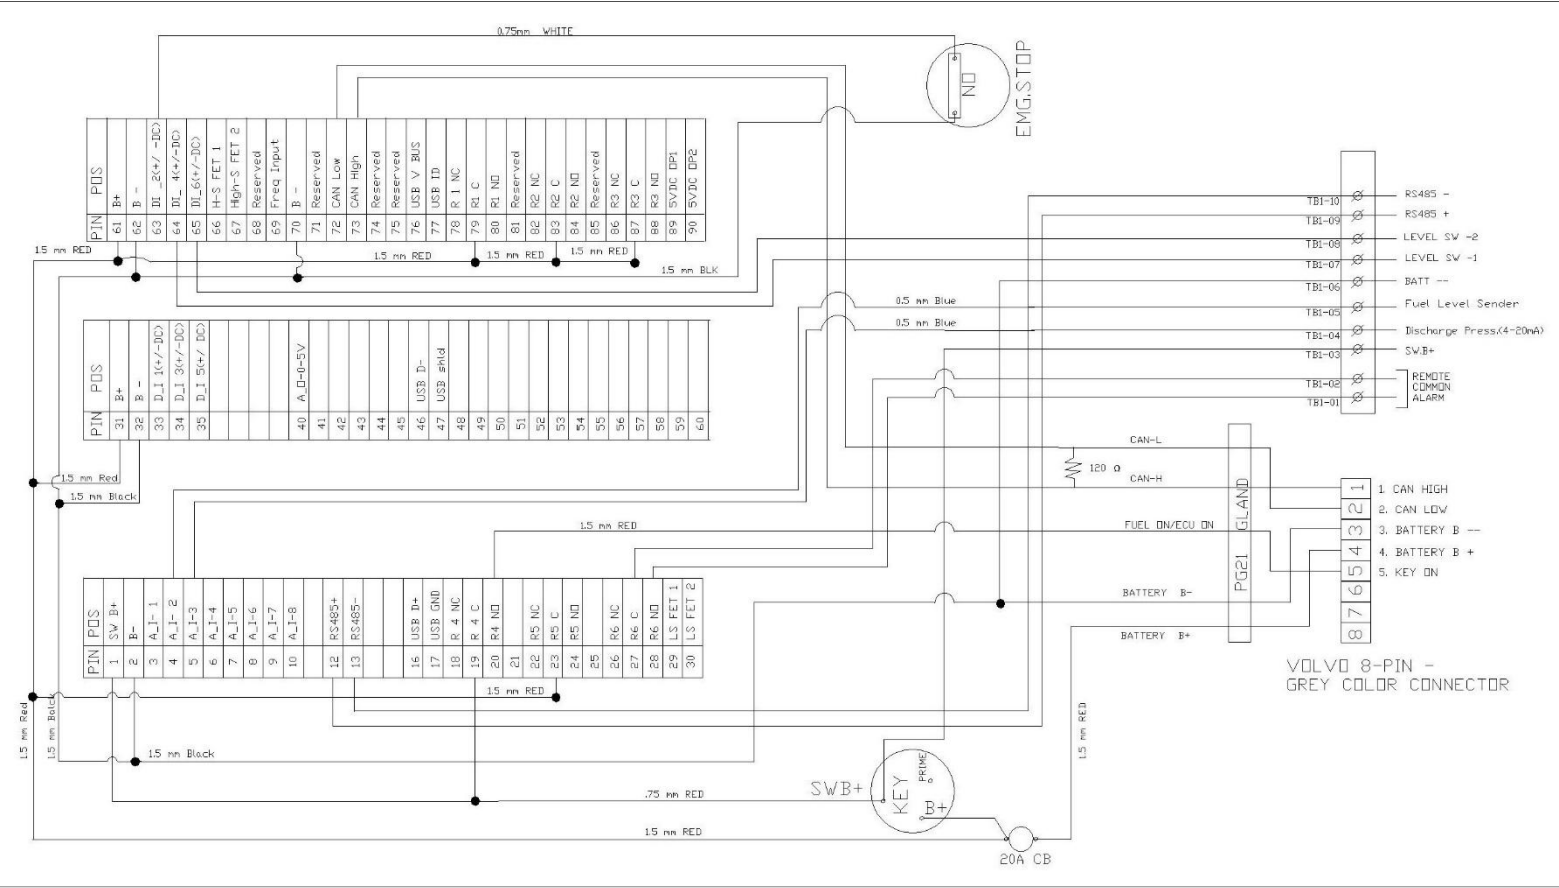

MPC-20

Specifications

1. **Display:** 3.8" [97mm] QVGA [320x240 pixels] Monochrome Transflective LCD With White LED Backlight and heater
   - **Keypad:** 11 Tactile Feedback Buttons
   - **LED:** (1) Red, Shutdown, (1) Amber, Warning, (1) Green, Auto
   - **Inputs:**
     - (14) User defined
     - (8) Analog, Configurable as Resistive, 0-5VDC, 4-20mA or Digital Ground
     - (6) Digital, Configurable as Battery or Ground
     - (1) Frequency, (2 Hz - 10 K Hz, 3.6 VAC-120 VAC)
   - **Outputs:**
     - (13) User defined
     - (2) 1A Max Low-side
     - (2) 2A Max High-side
     - (2) 200mA Max 5 VDC
     - (1) 0-5 VDC Analog
     - (6) 10 a Max Form C Relays
   - **Communications:**
     - (1) CAN 2.0B, 250 kbps, J1939
     - (1) RS485, MODBUS RTU
     - (1) USB, Programming
2. Power Input: 8-32 VDC, Reverse Polarity & Load Dump Protection.

RDMMP20 Wiring Panel

RAJKOT DIESEL MACHINES TR. EST.
P.O. Box: 30741, Industrial area - 01, Sharjah, UAE.
Tel: +971 65523589, Mob: +971504628276.
Email: redimate@eim.ae, joya.gomez@rajkotmarine.com.
Web: www.rajkotdiesel.com

RAJKOT MARINE L.L.C.
P.O. Box: 5861, Jaraf area - 01, Ajman, UAE.
Tel: +971 67487580, Mob: +971504628276.
Email: redimate@eim.ae, joyantony@rajkotmarinelc.ae.
Web: www.rajkotmarine.com

4JB AUTOMATION & POWER CONTROLS PVT. LTD.
P.O. Box: 682028, Arakad Road, Kochi, Kerala, India.
Tel: +91 4842808380, Mob: +91 9500903083.
Email: redimate@eim.ae, sales@rajkotmarinelc.ae.
Web: www.4jbautomation.com