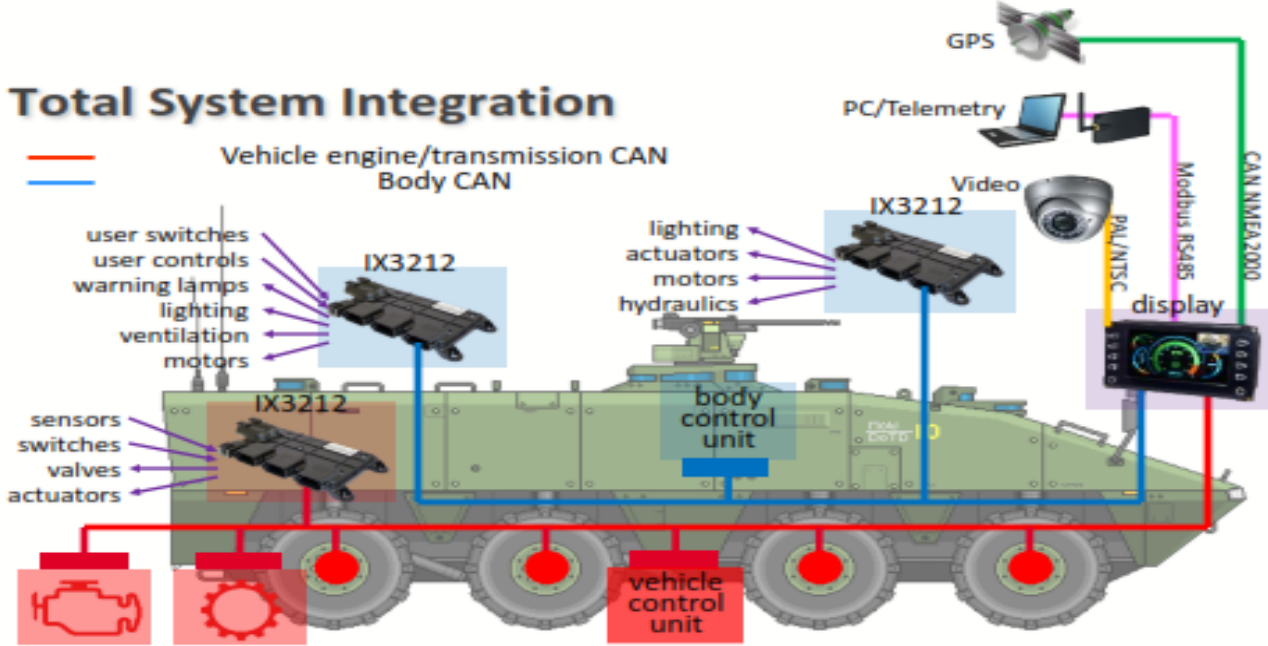

## CAN Based Vehicle Dash Board Control System

+97167487580 radimate@eim.ae